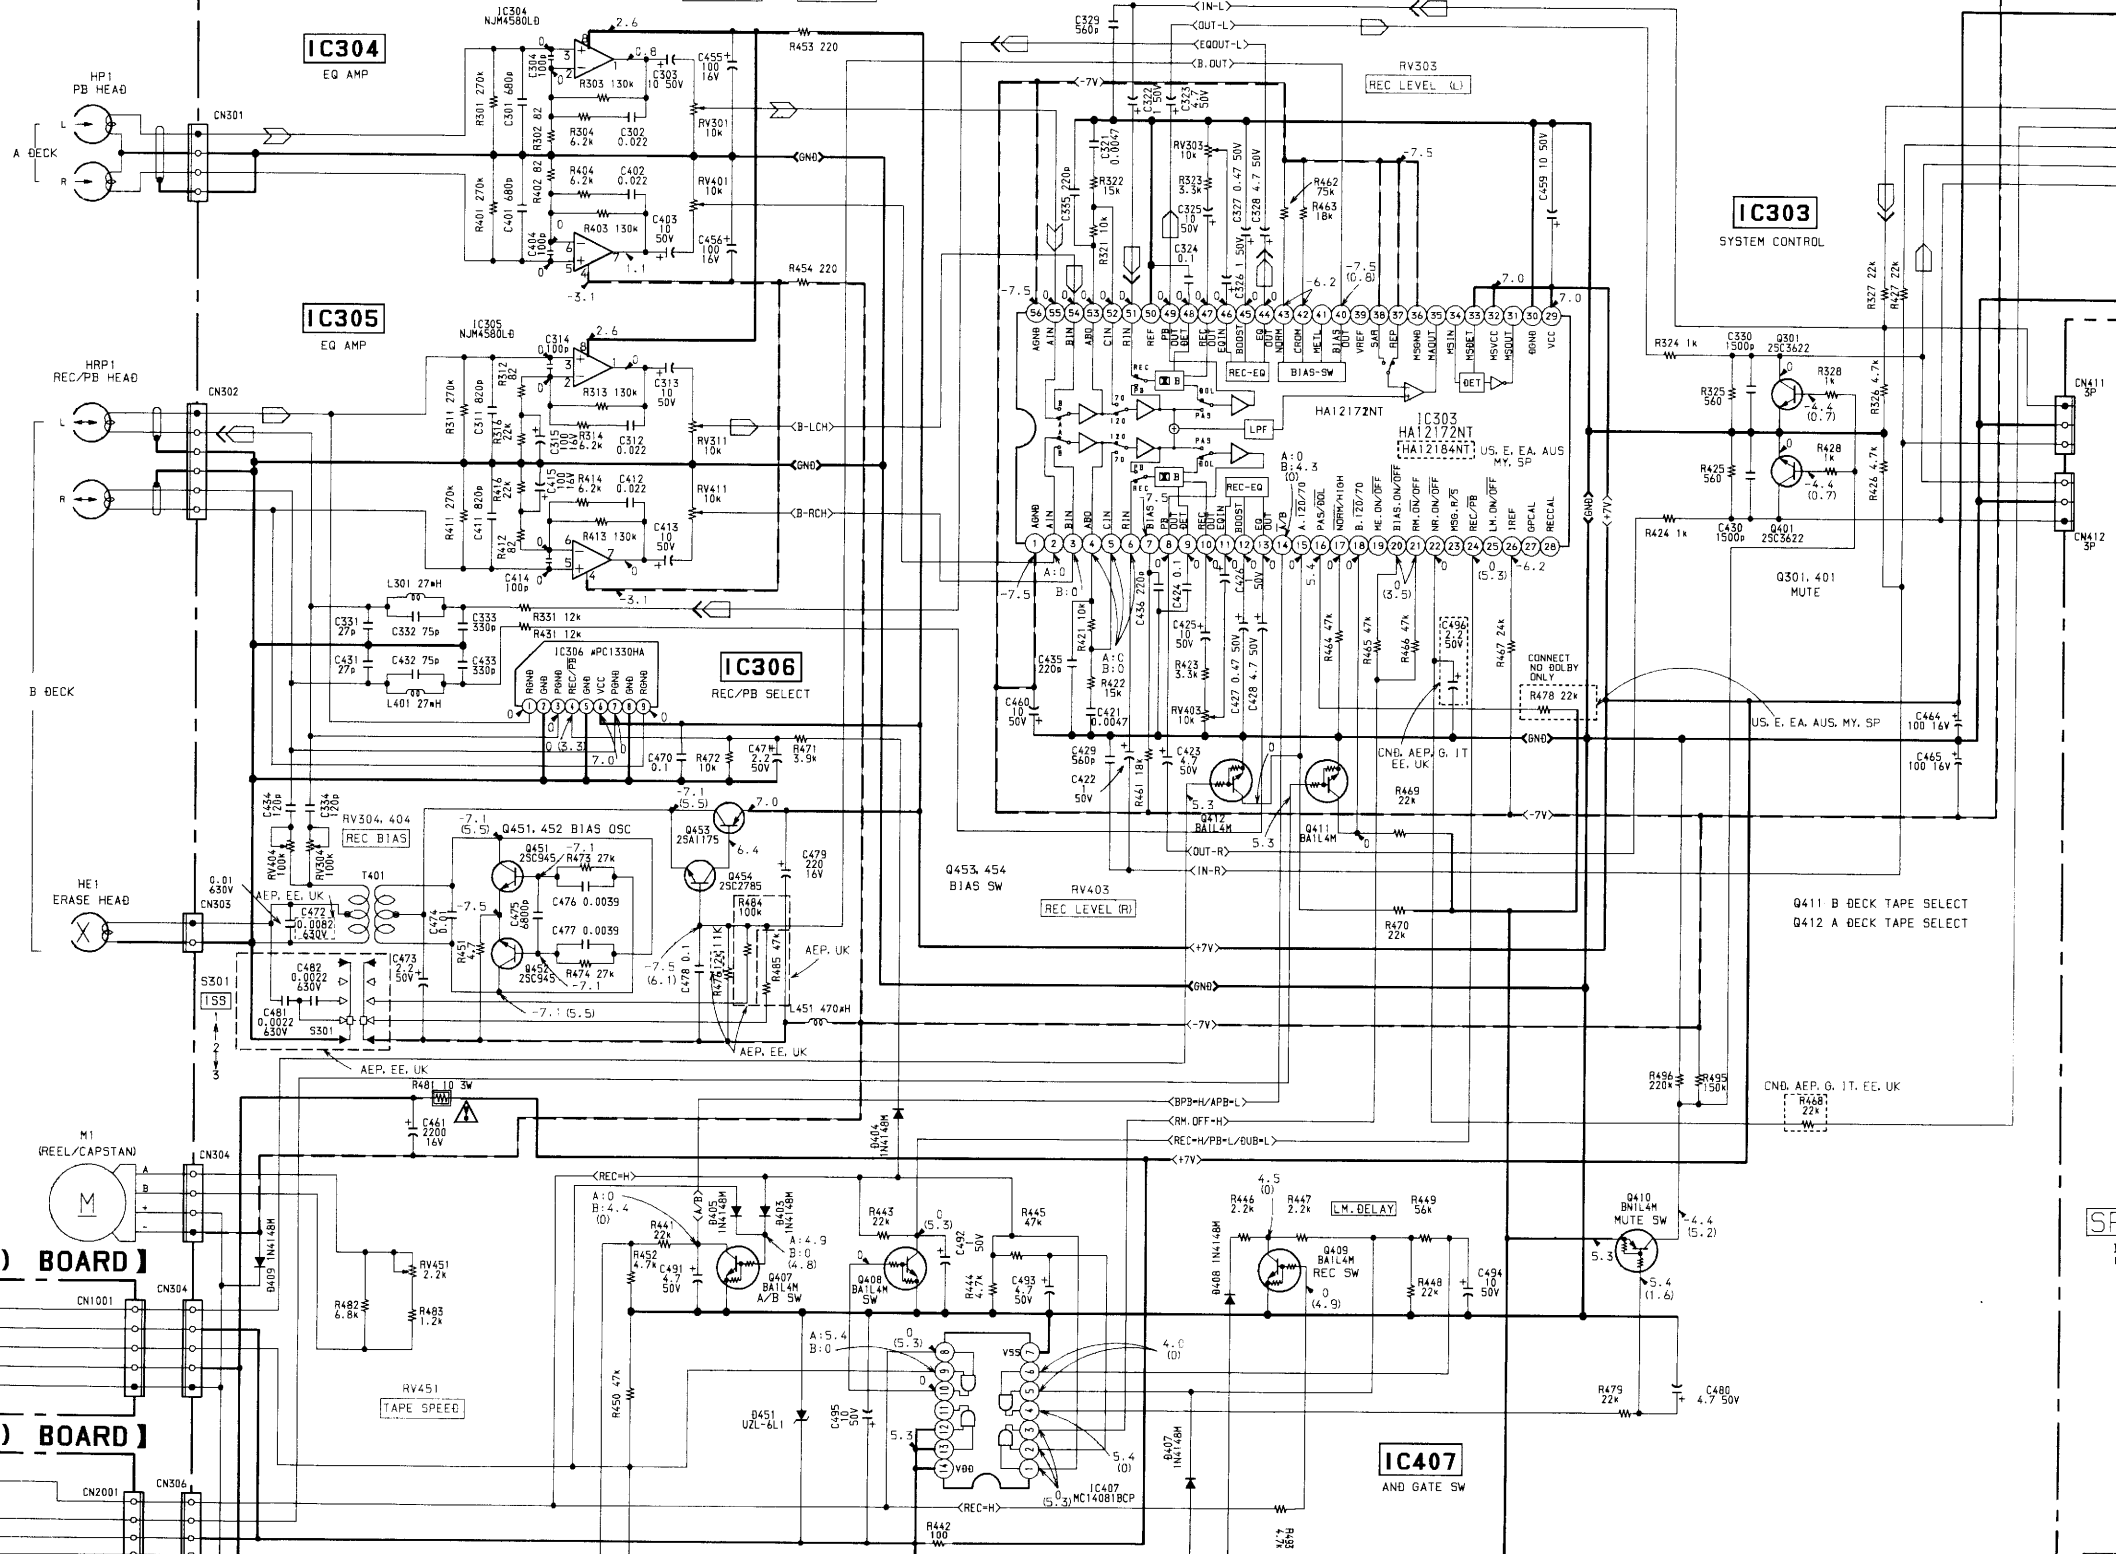

RV301.401  
PLAY BACK  
LEVEL  
(DECK A)

RV511.411  
PLAY BACK  
LEVEL  
(DECK B)

【LEAF SW (A) BOARD】

【LEAF SW (B) BOARD】

SPEA  
INPEDAN  
USE6-1

HEAD