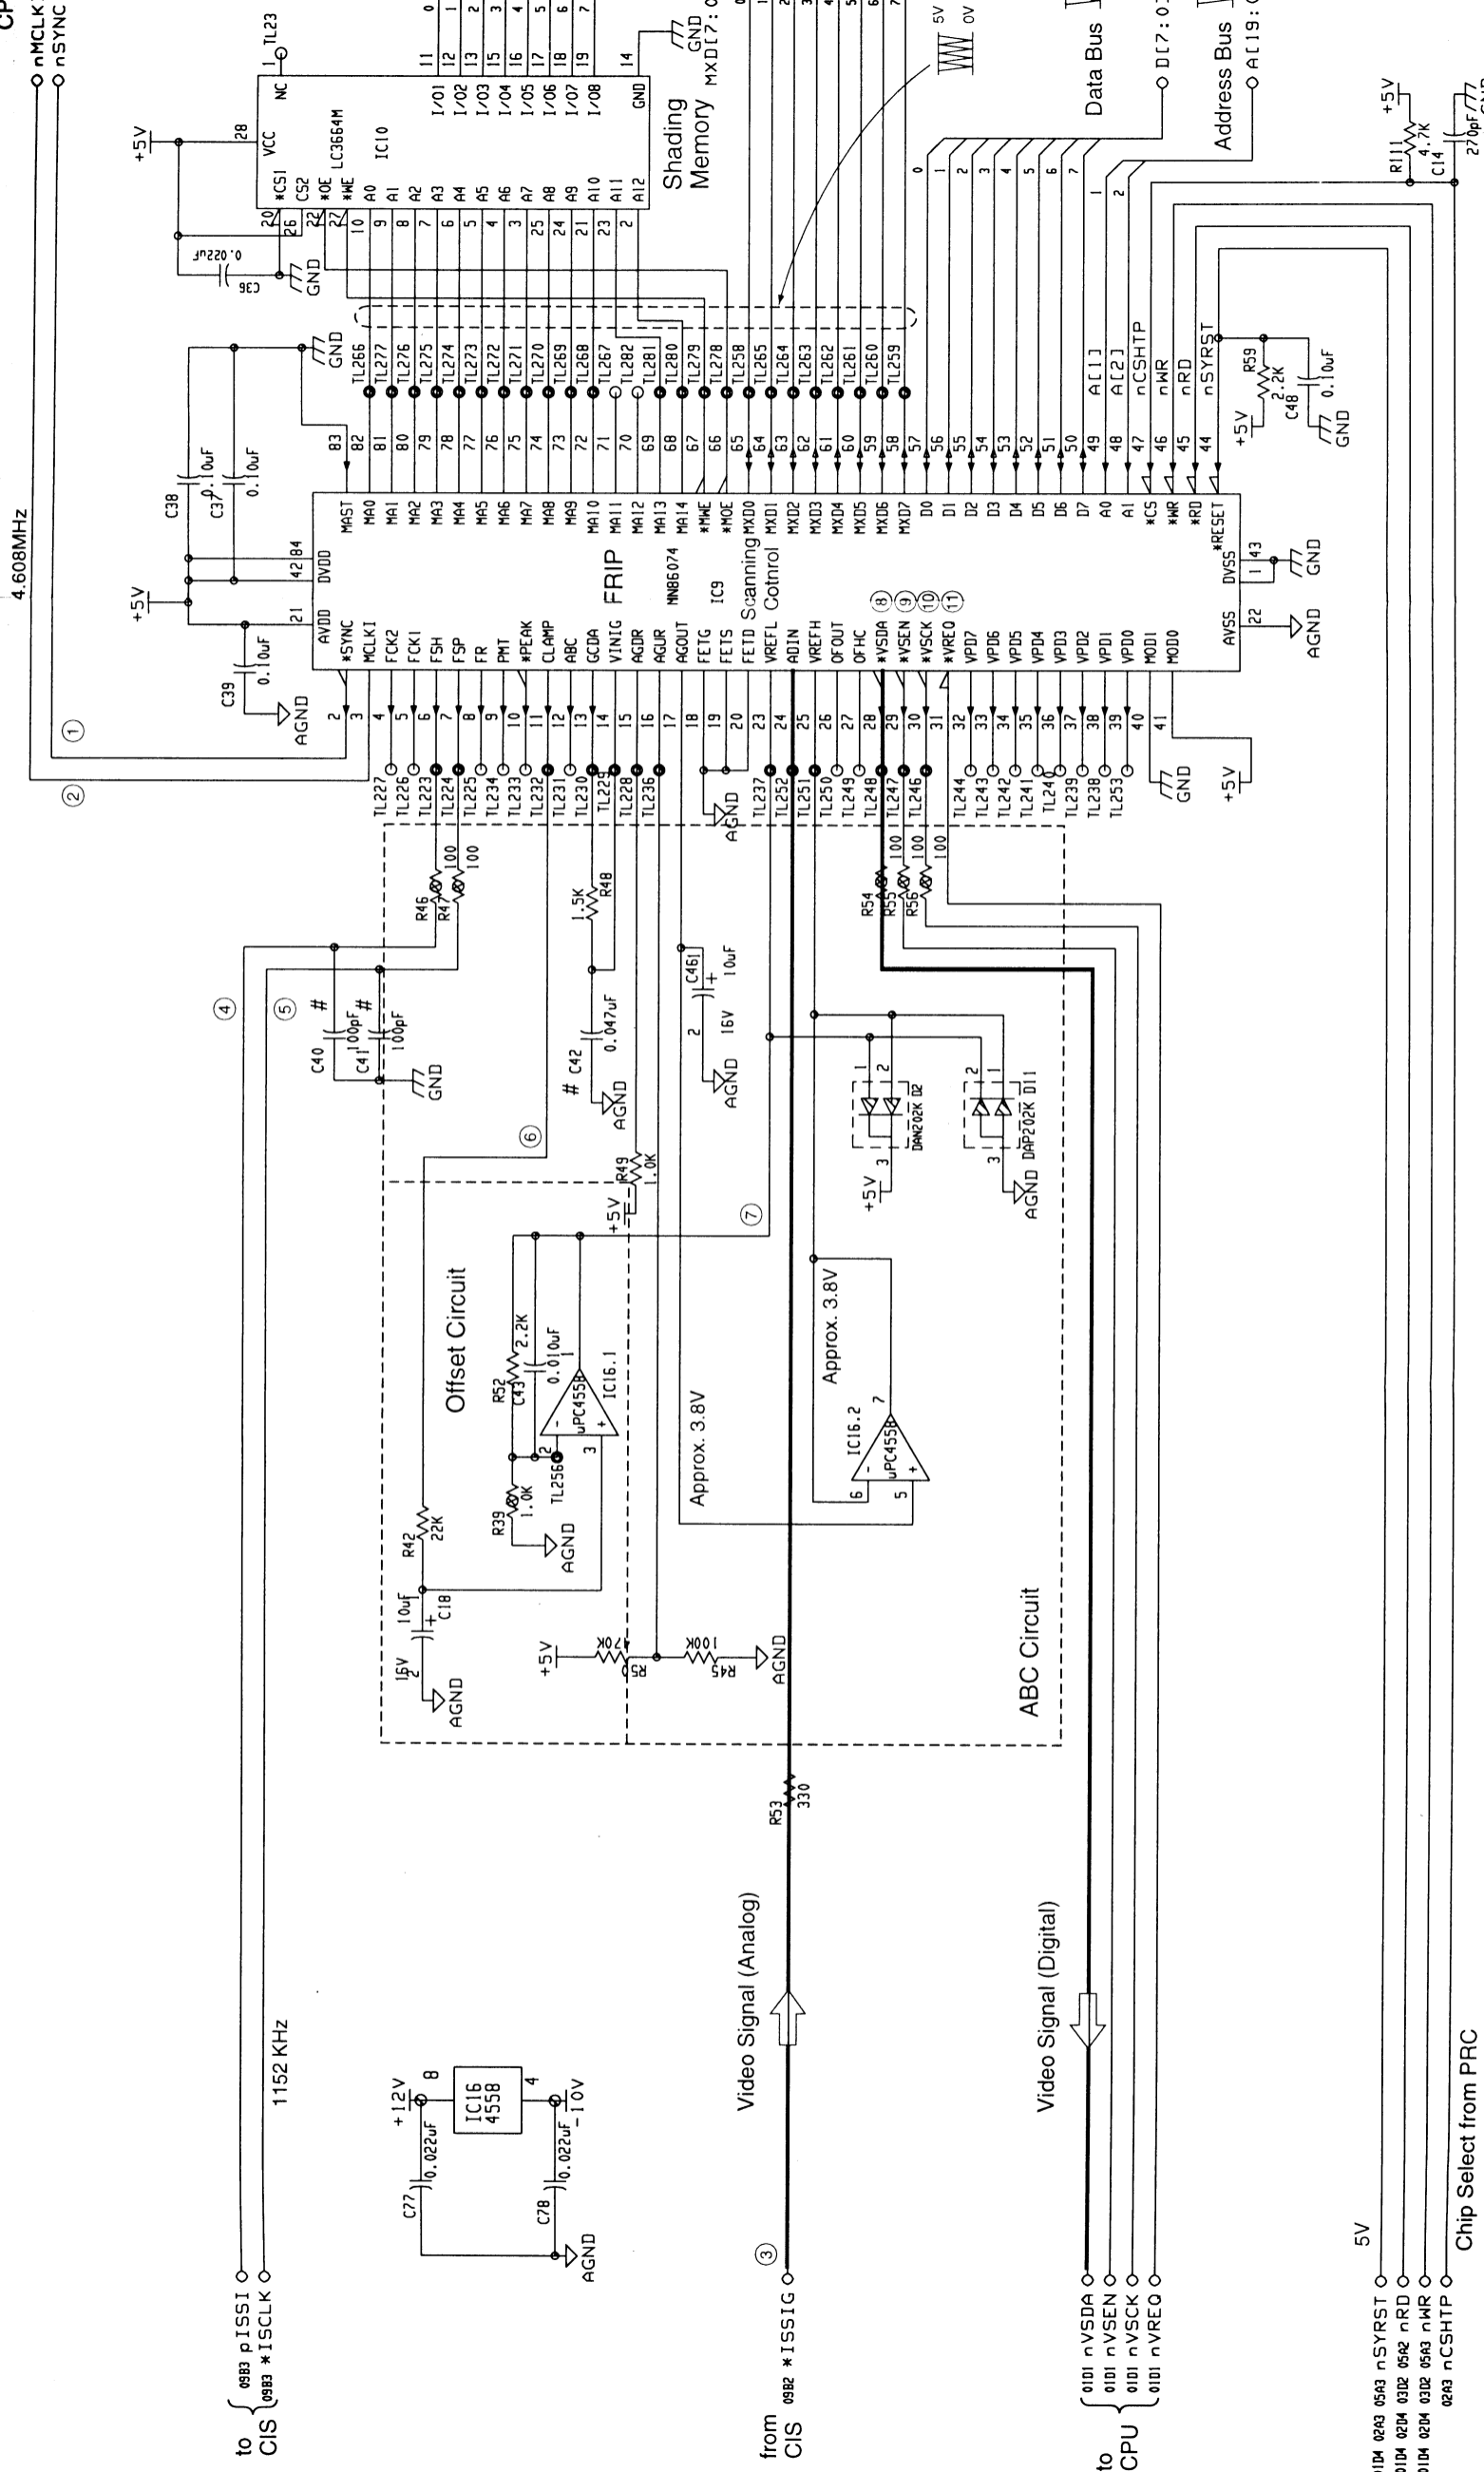

#: Not Mounted

from CPU

to CIS
09B3 pISSI
09B3 *ISCLK

1152 KHz

Video Signal (Analog)

from CIS
09B2 *ISSIG

Video Signal (Digital)

to CPU
0101 nVSDA
0101 nVSEN
0101 nVSCK
0101 nVREO

5V

0104 02A3 05A3 nSYRST
0104 02M 0302 05A2 nRD
0104 02M 0302 05A3 nWR
02A3 nCSHTP
Chip Select from PRC