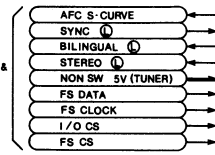

TO SYSTEM CONTROL & SERVO SECTION
(Page: 4-5/A-23)

DECODER PACK C.B.A.
(VEP07871A)

INPUT/OUTPUT PACK C.B.A.
(VEP03882A: NV-FS200EQ)
(VEP03882B: NV-FS88EQ)

TO SYSTEM CONTROL & SERVO SECTION
(Page: 4-5/B-23)