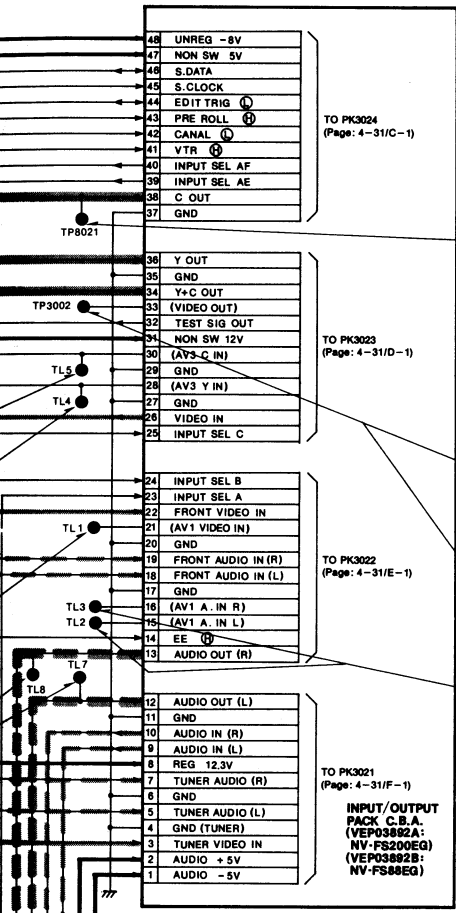

TO SYSTEM CONTROL & SERVO SECTION
(Page: 4-5/A-23)

DECODER PACK C.B.A.
(VEP07871A)

INPUT/OUTPUT PACK C.B.A.
(VEP03882A: NV-FS200EQ)
(VEP03882B: NV-FS88EQ)

TO SYSTEM CONTROL & SERVO SECTION
(Page: 4-5/B-23)

TO AUDIO SECTION
(Page: 4-15/D-13)

TO AUDIO SECTION
(Page: 4-15/D-13)

TO P87301
(Page: 4-50/E-1)

TO P87302
(Page: 4-50/D-1)

TO P8704
(Page: 4-48/A-1)

TO P8703
(Page: 4-48/B-1)

TO P8702
(Page: 4-48/C-1)

TO P8701
(Page: 4-48/D-1)

TV DEMODULATOR PACK C.B.A.
(VEP07849E)

LINE

(D4) (D5) (D1) (D2) (D3) (D8) (D7) (D6)