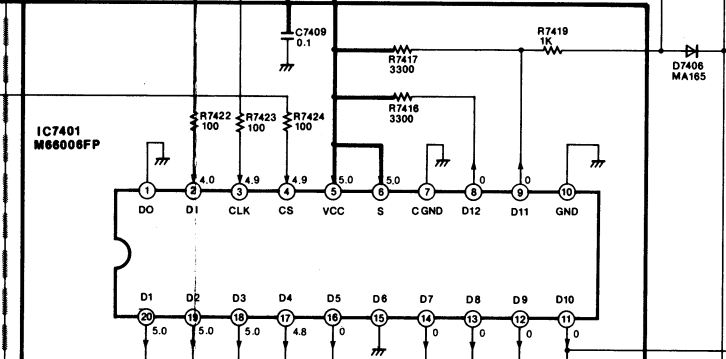

TO SYSTEM CONTROL & SERVO SECTION
(Page: 4-5/A-23)

DECODER PACK C.B.A.
(VEP07871A)

INPUT/OUTPUT PACK C.B.A.
(VEP03882A: NV-FS200EQ)
(VEP03882B: NV-FS88EQ)

TO SYSTEM CONTROL & SERVO SECTION
(Page: 4-5/B-23)

TO AUDIO SECTION
(Page: 4-15/D-13)

TO AUDIO SECTION
(Page: 4-15/D-13)

TO P87301
(Page: 4-50/E-1)

TO P87302
(Page: 4-50/D-1)

TO P8704
(Page: 4-48/A-1)

TO P8703
(Page: 4-48/B-1)

TO P8702
(Page: 4-48/C-1)

TO P8701
(Page: 4-48/D-1)

TV DEMODULATOR PACK C.B.A.
(VEP07849E)

LINE

(D4) (D5) (D1) (D2) (D3) (D8) (D7) (D6)