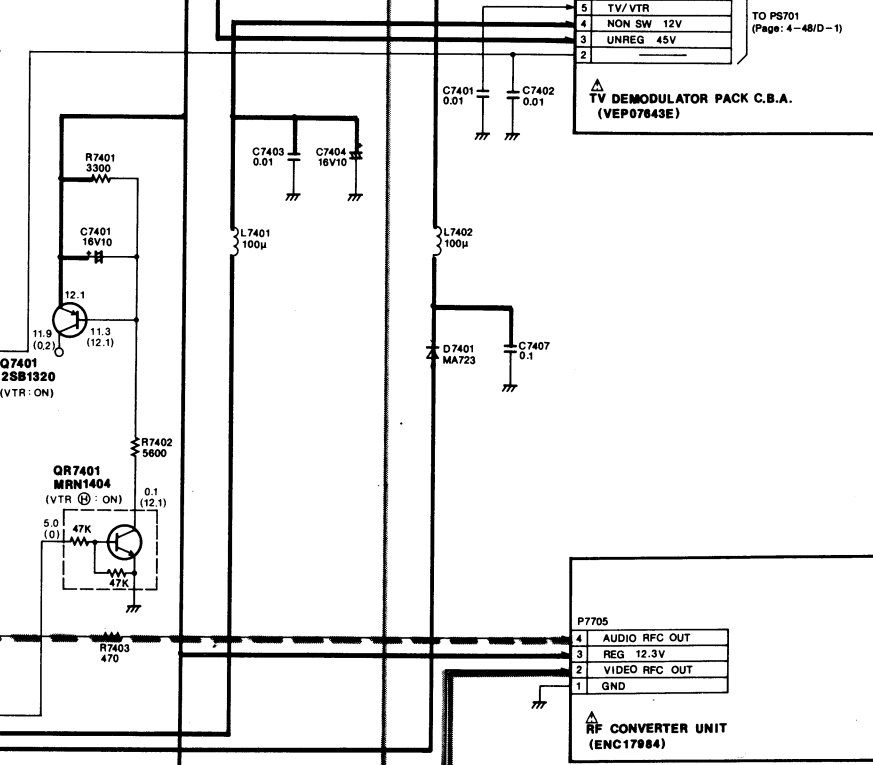

TO SYSTEM CONTROL & SERVO SECTION
(Page: 4-5/A-23)

DECODER PACK C.B.A.
(VEP07871A)

INPUT/OUTPUT PACK C.B.A.
(VEP03882A: NV-FS200EQ)
(VEP03882B: NV-FS88EQ)

TO SYSTEM CONTROL & SERVO SECTION
(Page: 4-5/B-23)

TO AUDIO SECTION
(Page: 4-15/D-13)

TO AUDIO SECTION
(Page: 4-15/D-13)

TO P87301
(Page: 4-50/E-1)

TO P87302
(Page: 4-50/D-1)

TO P8704
(Page: 4-48/A-1)

TO P8703
(Page: 4-48/B-1)

TO P8702
(Page: 4-48/C-1)

TO P8701
(Page: 4-48/D-1)

TV DEMODULATOR PACK C.B.A.
(VEP07849E)

LINE

(D4) (D5) (D1) (D2) (D3) (D8) (D7) (D6)