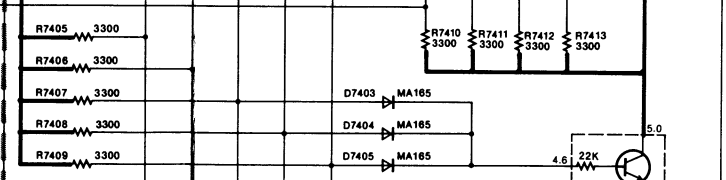

TO P87301
(Page: 4-50/E-1)

TO P87302
(Page: 4-50/D-1)

TO P8704
(Page: 4-48/A-1)

TO P8703
(Page: 4-48/B-1)

TO P8702
(Page: 4-48/C-1)

TO P8701
(Page: 4-48/D-1)

TV DEMODULATOR PACK C.B.A.
(VEP07849E)

LINE

(D4) (D5) (D1) (D2) (D3) (D8) (D7) (D6)